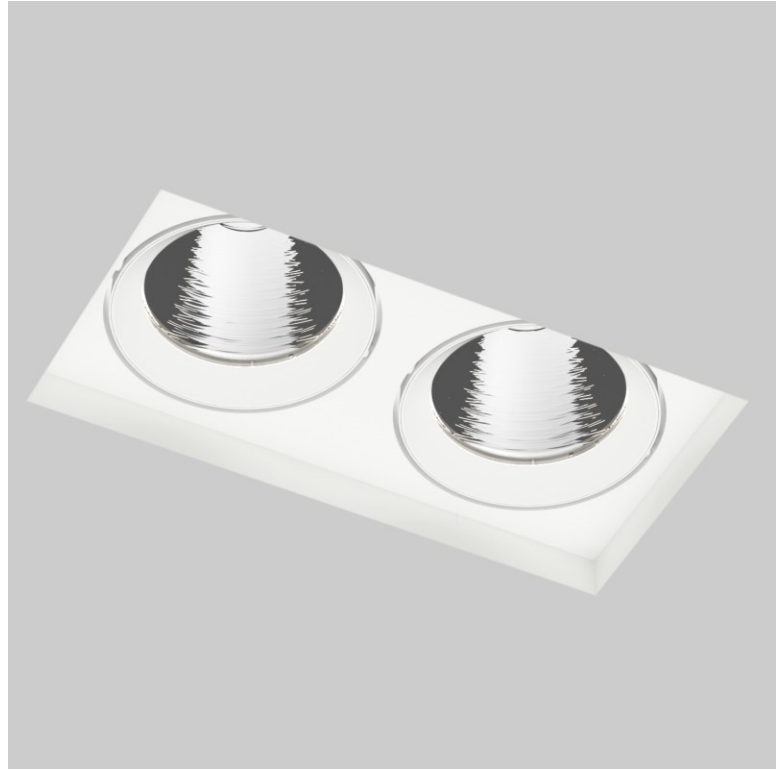

ELECTRICAL

Lamp Type: LED (Zhaga Standard)
Input Wattage (W): 46.3
Total Output Wattage (W): 42
Dimming: Tri-Mode (Non-Dimming and Phase Dimming (120Vac only) and 0-10V Dimming)
Driver Included: Yes
Driver Location: Recessed Housing
Driver Type: Constant Current - Universal
Driver Class: Class 2
Housing: See components
Input Voltage (V): 120 - 277
Constant Current (MA): 700

LED

Number of LEDs: 2
Color Temperature (°K): 2700 / 3000 / 3500 / 4000
Max. Delivered Lumen (lm): 2870 / 2980 / 3136 / 3200
Nominal Lumen (lm): 3330lm
CRI: >90 CRI
Lamp Life (hrs): 50000
Upon Request: Special Color Temperature RGB-W Tunable White Special LED

OPTICAL

Reflector²: 8
Adjustability: Rotational 355°; Tilt 30°
Upon Request: Special Beam Angles

RATINGS AND CERTIFICATIONS

Available for international specifications by adding "INT" at the end of the existing Model #. For assistance on 'custom' specifications, contact zteam@zaneen.com. In a constant effort to supply the best product, we reserve the right to change specifications or materials without notice. The most recent specification sheets are found at zaneen.com

IP rating: IP44