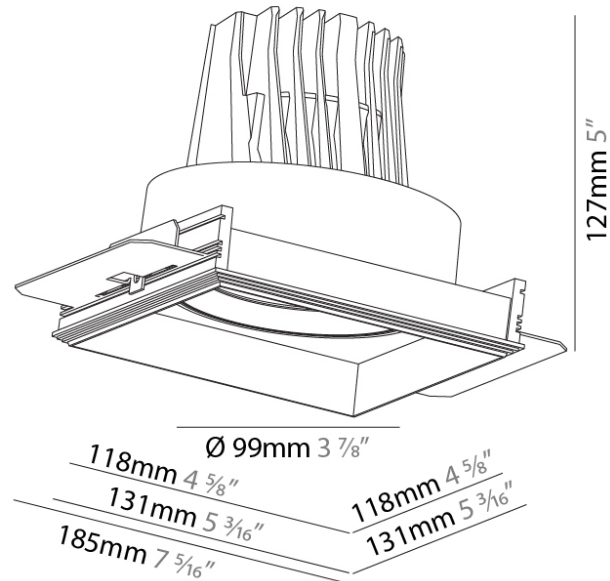

ELECTRICAL

Lamp Type: LED (Zhaga Standard)
Input Wattage (W): 13.2 (2700K) / 16.5
Total Output Wattage (W): 12.1 (2700K) / 14.7
Dimming: Tri-Mode (Non-Dimming and Phase Dimming (120Vac only) and 0-10V Dimming)
Driver Included: No
Driver Location: Recessed Housing
Driver Type: Constant Current - Universal
Driver Class: Class 2
Housing: See components
Input Voltage (V): 120 - 277
Constant Current (MA): 350

LED

Number of LEDs: 1
Color Temperature (°K): 2700 / 3000 / 3500 / 4000
Max. Delivered Lumen (lm): 830 / 930 / 1009 / 1030
CRI: >90 CRI
Lamp Life (hrs): 50000
Upon Request: Special Color Temperature RGB-W Tunable White Special LED

OPTICAL

Reflector: 8
Adjustability: Rotational 355°; Tilt 30°
Upon Request: Special Beam Angles

RATINGS AND CERTIFICATIONS

Available for international specifications by adding 'INT' at the end of the existing Model #. For assistance on 'custom' specifications, contact zteam@zaneen.com. In a constant effort to supply the best product, we reserve the right to change specifications or materials without notice. The most recent specification sheets are found at zaneen.com
IP rating: IP44