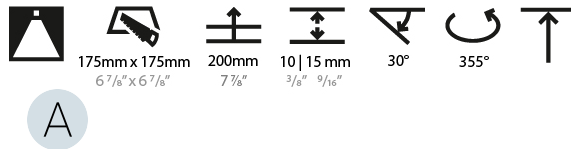

GENERAL

Series: Mechaniq Square Comfort
Subseries: Mechaniq Square Comfort Single
Brand: Prolight
Division: Architectural
Mounting Type: Recessed
Mounting Location: Ceiling
Subcategory: Downlight

PHYSICAL

Diameter (mm): 144
Diameter (in): 5 11/16
Length (mm): 186
Length (in): 7 5/16
Height (mm): 180
Height (in): 7 1/16
Min. Recessing Depth (mm): 260
Min. Recessing Depth (in): 10 1/4
Light Distribution: Downlight
Weight (kg): 1.88
Weight (lbs): 4.14
Fixture Finish: SSR / BKV / CWI / CRY / HAB / UFT / ITA / RUA / FTG / MYG / LOD / PUS / FRO / FUP / KIA / POP / BLS / SPG / MEY / GOH / GUM / CHC / COM / ABZ / JAG / OBR / MOS / ROR
Fixture Material: Aluminum Die Cast
Cut-out Measurements: 175.00mm / 175.00mm

ELECTRICAL

Lamp Type: LED (Zhaga Standard)
Input Wattage (W): 46.2
Total Output Wattage (W): 42
Dimming: Tri-Mode (Non-Dimming and Phase Dimming (120Vac only) and 0-10V Dimming)
Driver Included: Yes
Driver Location: External
Driver Type: Constant Current - Universal
Driver Class: Class 2
Input Voltage (V): 120 - 277
Constant Current (MA): 1050

LED

Number of LEDs: 1
Color Temperature (°K): 2700 / 3000 / 3500 / 4000
Max. Delivered Lumen (lm): 3694.3(12°)/3431.9(24°)/3401.6(40°)
Nominal Lumen (lm): 4240
CRI: >90 CRI
Lamp Life (hrs): 50000

OPTICAL

Reflector: 12 / 24 / 40 / 58
Adjustability: Rotational 355°; Tilt 30°

RATINGS AND CERTIFICATIONS

Certified By: Certified for North American Standards
IP rating: IP44