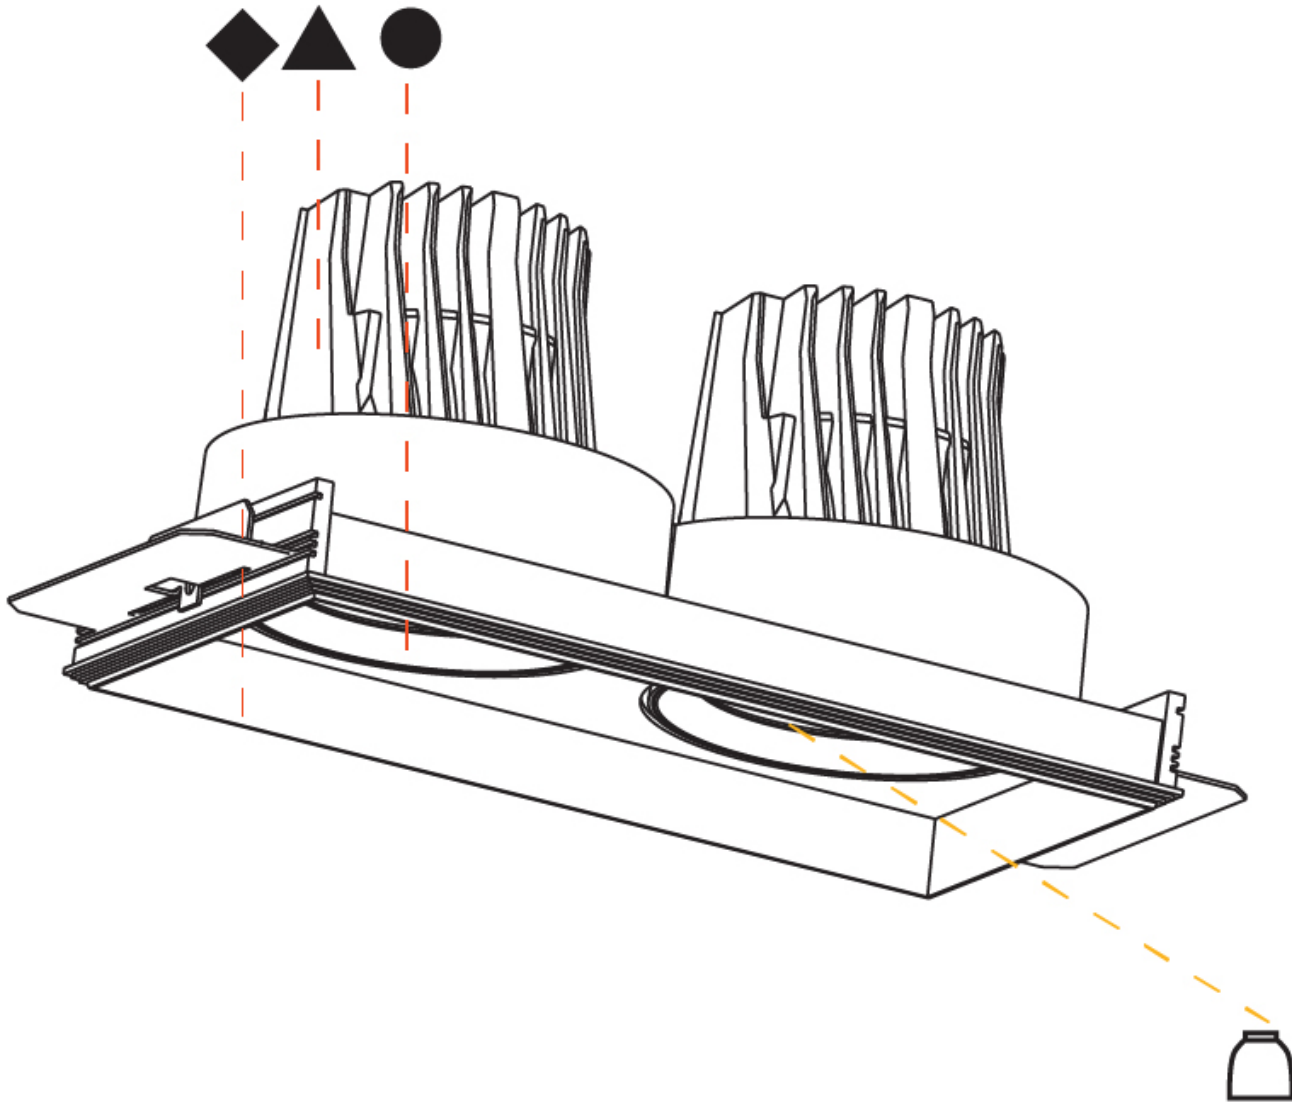

MECHANIQ SQUARE COMFORT DOUBLE TRIMLESS

A35031-

PROJECT	_____
TYPE	_____
SPECIFIER	_____
QUANTITY	_____
DATE	_____

A