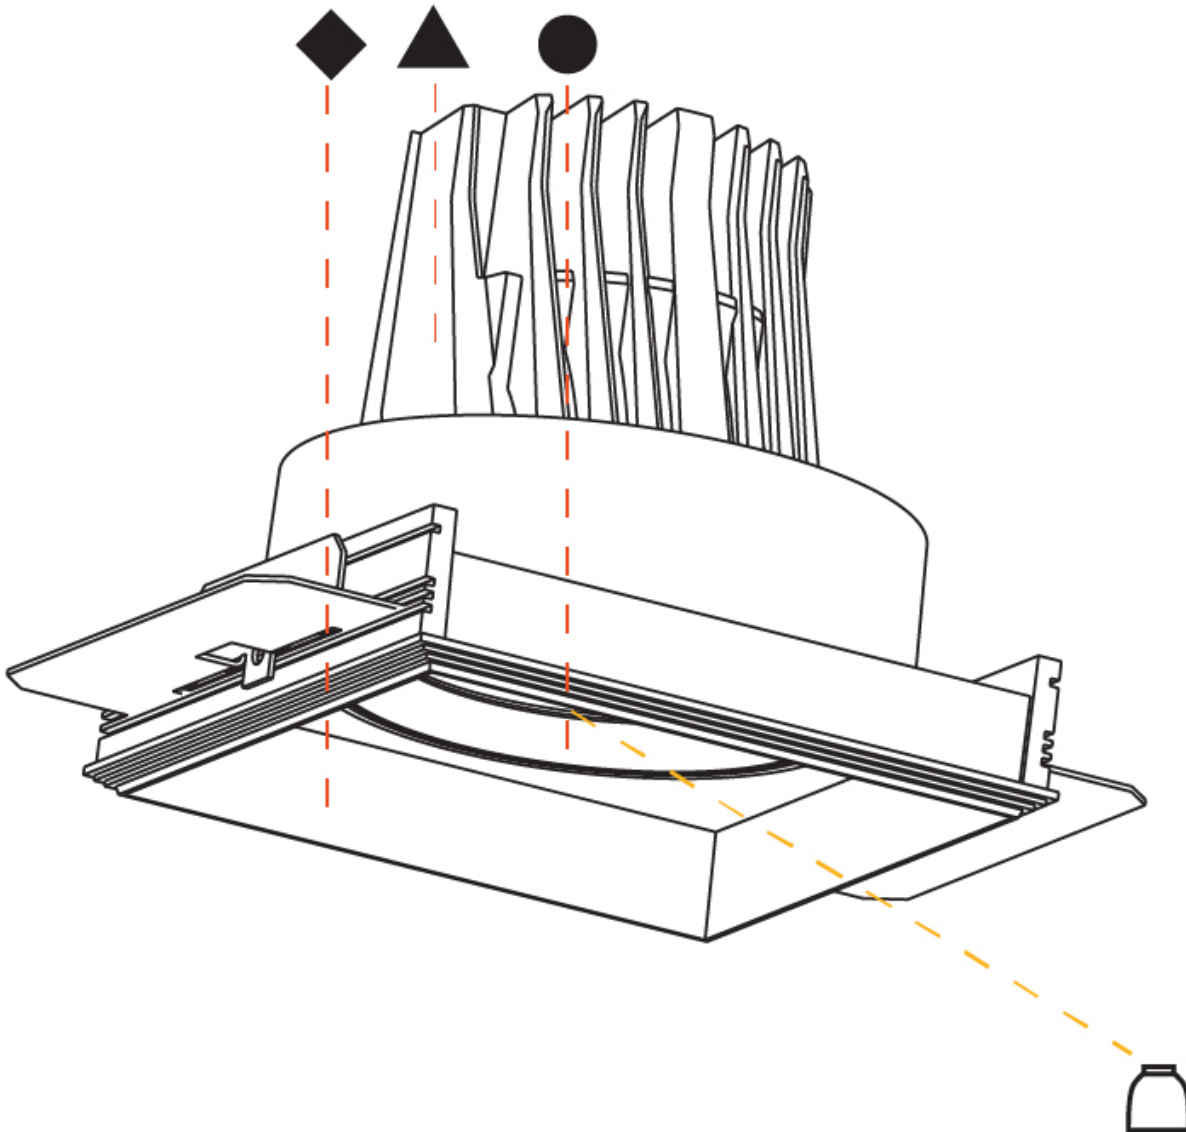

MECHANIQ SQUARE COMFORT SINGLE TRIMLESS

A35016-

PROJECT _____

TYPE _____

SPECIFIER _____

QUANTITY _____

DATE _____

A