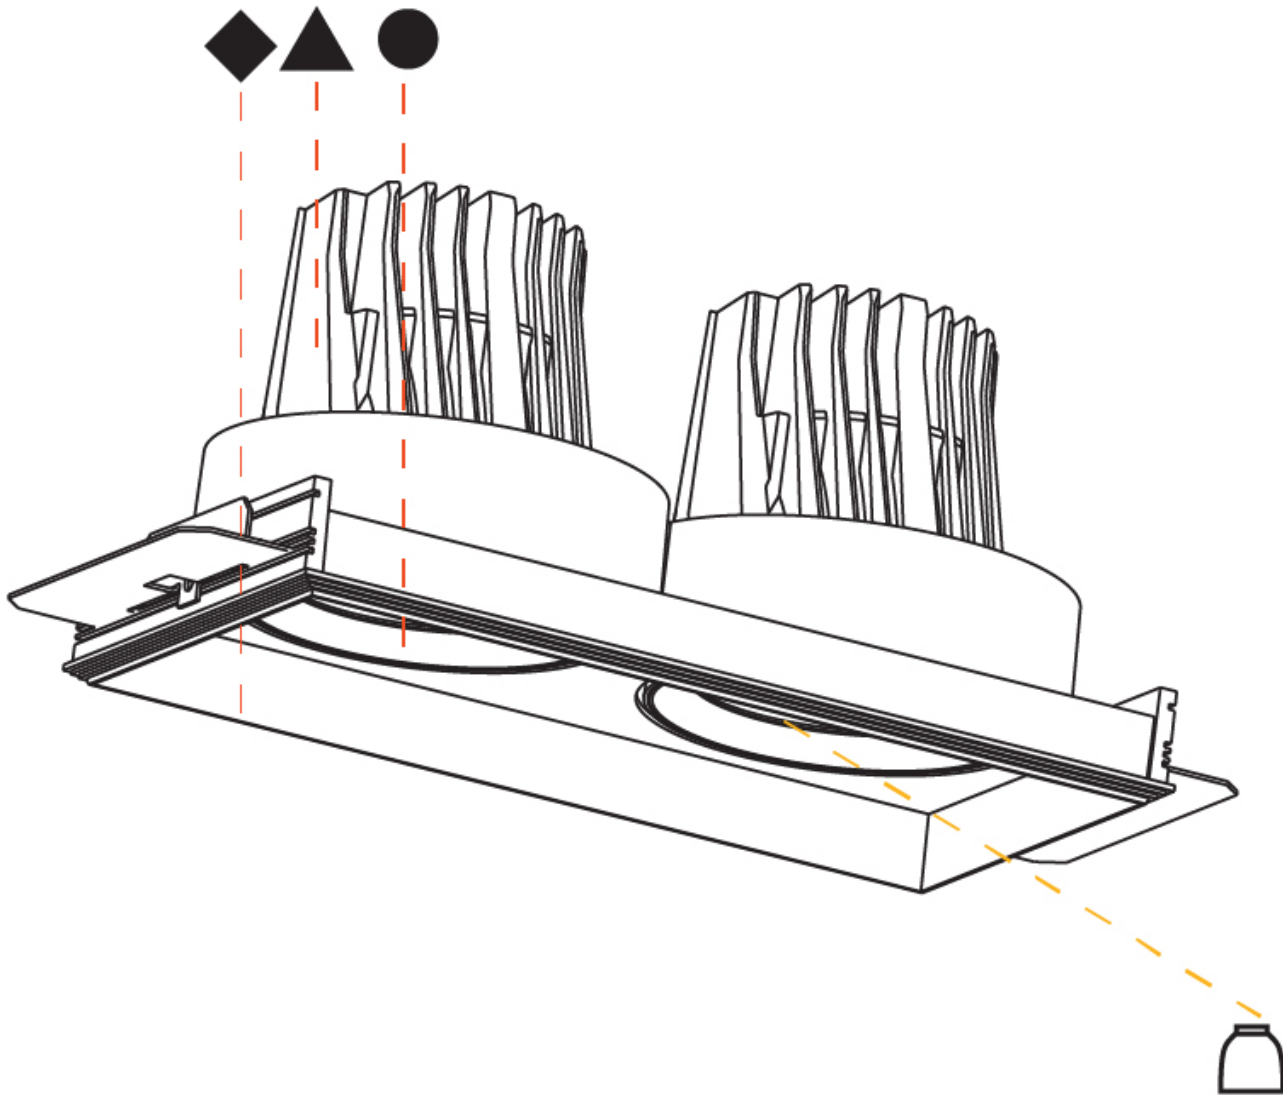

MECHANIQ SQUARE COMFORT DOUBLE TRIMLESS

A35028-

PROJECT _____

TYPE _____

SPECIFIER _____

QUANTITY _____

DATE _____

A