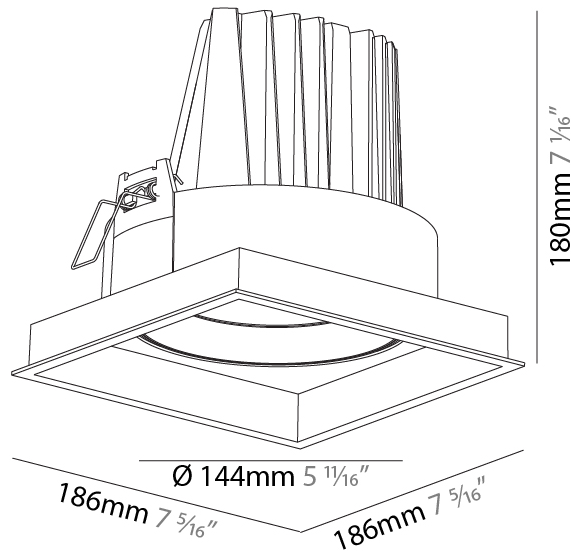

GENERAL

Series: Mechaniq Square Comfort
Subseries: Mechaniq Square Comfort Single
Brand: Prolight
Division: Architectural
Mounting Type: Recessed
Mounting Location: Ceiling
Subcategory: Downlight

PHYSICAL

Diameter (mm): 144
Diameter (in): 5 11/16
Length (mm): 186
Length (in): 7 5/16
Height (mm): 180
Height (in): 7 1/16
Min. Recessing Depth (mm): 260
Min. Recessing Depth (in): 10 1/4
Light Distribution: Downlight
Weight (kg): 1.88
Weight (lbs): 4.14
Fixture Finish: SSR / BKV / CWI / CRY / HAB / UFT / ITA / RUA / FTG / MYG / LOD / PUS / FRO / FUP / KIA / POP / BLS / SPG / MEY / GOH / GUM / CHC / COM / ABZ / JAG / OBR / MOS / ROR
Fixture Material: Aluminum Die Cast
Cut-out Measurements: 175.00mm / 175.00mm

ELECTRICAL

Lamp Type: LED (Zhaga Standard)
Input Wattage (W): 46.2
Total Output Wattage (W): 42
Dimming: Tri-Mode (Non-Dimming and Phase Dimming (120Vac only) and 0-10V Dimming)
Driver Included: Yes
Driver Location: External
Driver Type: Constant Current - Universal
Driver Class: Class 2
Input Voltage (V): 120 - 277
Constant Current (MA): 1050

LED

Number of LEDs: 1
Color Temperature (°K): 2700 / 3000 / 3500 / 4000
Max. Delivered Lumen (lm): 3694.3(12°)/3431.9(24°)/3401.6(40°)
Nominal Lumen (lm): 4240
CRI: >90 CRI
Lamp Life (hrs): 50000

OPTICAL

Reflector: 12 / 24 / 40 / 58
Adjustability: Rotational 355°; Tilt 30°

RATINGS AND CERTIFICATIONS

Certified By: Certified for North American Standards
IP rating: IP44