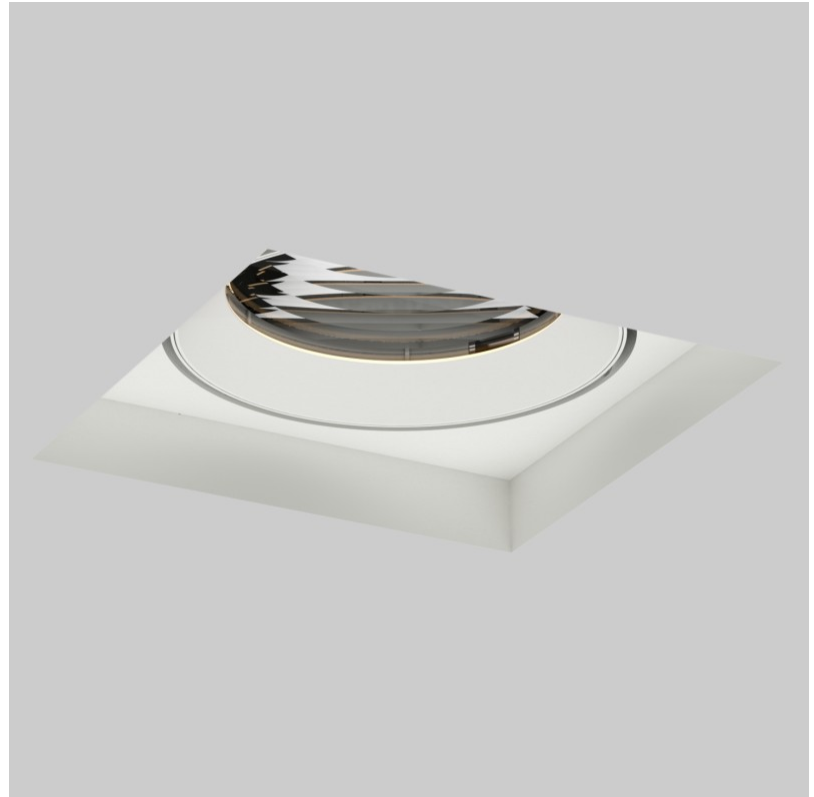

ELECTRICAL

Lamp Type: LED (Zhaga Standard)
Input Wattage (W): 23.1
Total Output Wattage (W): 21.2
Dimming: Tri-Mode (Non-Dimming and Phase Dimming (120Vac only) and 0-10V Dimming)
Driver Included: No
Driver Location: Recessed Housing
Driver Type: Constant Current - Universal
Driver Class: Class 2
Housing: See components
Input Voltage (V): 120 - 277
Constant Current (MA): 700

LED

Number of LEDs: 1
Color Temperature (°K): 2700 / 3000 / 3500 / 4000
Max. Delivered Lumen (lm): 1440 / 1490 / 1568 / 1600
CRI: >90 CRI
Lamp Life (hrs): 50000
Upon Request: Special Color Temperature RGB-W Tunable White Special LED

OPTICAL

Reflector: 8
Adjustability: Rotational 355°; Tilt 30°
Upon Request: Special Beam Angles

RATINGS AND CERTIFICATIONS

Zaneen Group Inc. © 2024, T 1800-388-3382, F 416-247-9319, www.zaneen.com
Certified By: Certified for North American Standards
Available for 'custom' specifications by adding 'W' at the end of the existing Model #. For assistance on 'custom' specifications, contact zteam@zaneen.com.
In an effort to supply the best product, we reserve the right to change specifications or materials without notice. The most recent specification sheets are found at zaneen.com