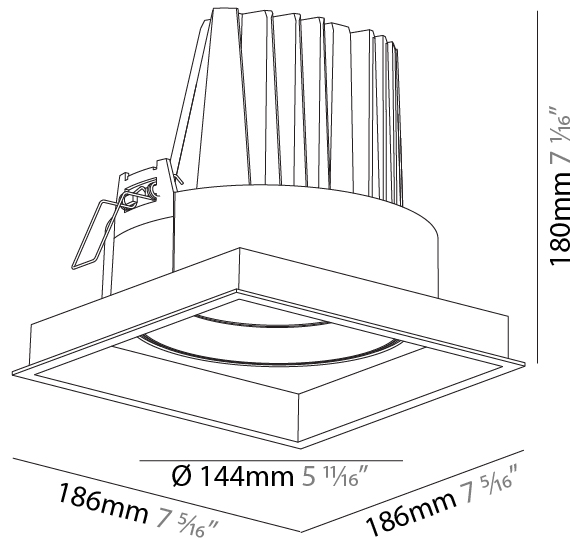

PHYSICAL

Shape: Square
Length (mm): 186
Length (in): 7 ⁵/₁₆
Width (mm): 186
Width (in): 7 ⁵/₁₆
Height (mm): 180
Height (in): 7 ¹/₁₆
Ceiling Thickness (mm): 10 / 12.5 / 15
Ceiling Thickness (in): 3/8 or 1/2 or 9/16
Min. Recessing Depth (mm): 200
Min. Recessing Depth (in): 7 ⁷/₈
Light Distribution: Adjustable / Downlight
Weight (kg): 1.88
Weight (lbs): 4.14
Fixture Finish: SSR / BKV / CWI / CRY / HAB / UFT / ITA / RUA / FTG / MYG / LOD / PUS / FRO / FUP / KIA / POP / BLS / SPG / MEY / GOH / GUM / CHC / COM / ABZ / JAG / OBR / MOS / ROR
Fixture Material: Aluminum Die Cast
Cut-out Measurements: 175mm / 6 7/8" x 175mm / 6 7/8"

ELECTRICAL

Lamp Type: LED (Zhaga Standard)
Total Output Wattage (W): 21.2
Dimming: Tri-Mode (Non-Dimming and Phase Dimming (120Vac only) and 0-10V Dimming)
Driver Included: No
Driver Location: Recessed Housing
Driver Type: Constant Current - Universal
Housing: See components
Input Voltage (V): 120 - 277
Constant Current (MA): 700

LED

Number of LEDs: 1
Color Temperature (°K): 2700 / 3000 / 3500 / 4000
Max. Delivered Lumen (lm): 1440 / 1490 / 1568 / 1600
CRI: >90 CRI
Lamp Life (hrs): 50000

OPTICAL

Reflector°: 8
Adjustability: Rotational 355°; Tilt 30°

RATINGS AND CERTIFICATIONS

Certified By: Certified for North American Standards
IP rating: IP20