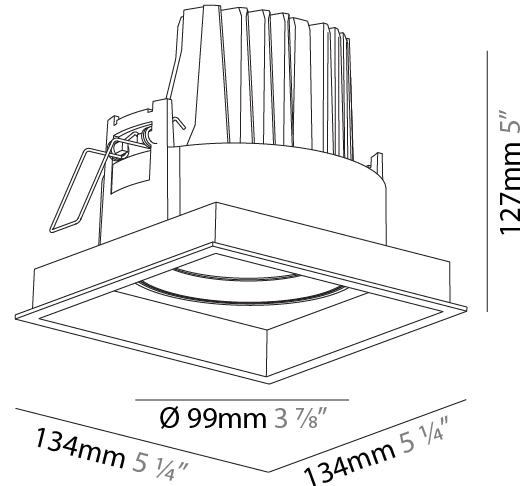

PHYSICAL

Shape: Square
 Length (mm): 134
 Length (in): 5 ¼
 Width (mm): 134
 Width (in): 5 ¼
 Height (mm): 127
 Height (in): 5
 Ceiling Thickness (mm): 10 / 12.5 / 15
 Ceiling Thickness (in): 3/8 or 1/2 or 9/16
 Min. Recessing Depth (mm): 160
 Min. Recessing Depth (in): 6 5/16
 Light Distribution: Adjustable / Downlight
 Weight (kg): 0.8
 Weight (lbs): 1.76
 Fixture Finish: SSR / BKV / CWI / CRY / HAB / UFT / ITA / RUA / FTG / MYG / LOD / PUS / FRO / FUP / KIA / POP / BLS / SPG / MEY / GOH / GUM / CHC / COM / ABZ / JAG / OBR / MOS / ROR
 Fixture Material: Aluminum Die Cast
 Cut-out Measurements: 125mm / 4 5/16" x 125mm / 4 5/16"

RATINGS AND CERTIFICATIONS

Certified By: Certified for North American Standards
 IP rating: IP20

125mm x 125mm 4 15/16" x 4 15/16"	160mm 6 5/16"	10 15 mm 3/16" 9/16"	30°	355°		
A						

MECHANIQ SQUARE COMFORT SINGLE RECESSED