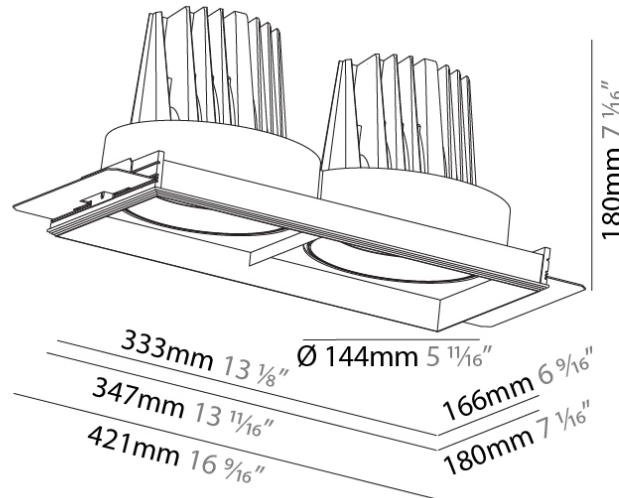

PHYSICAL

Shape: Rectangle
Diameter (mm): 144
Diameter (in): 5 11/16
Length (mm): 347
Length (in): 13 11/16
Width (mm): 168
Width (in): 6 5/8
Height (mm): 180
Height (in): 7 1/16
Ceiling Thickness (mm): 10 / 12.5 / 15 / 25
Ceiling Thickness (in): 3/8 or 1/2 or 9/16 or 1
Min. Recessing Depth (mm): 200
Min. Recessing Depth (in): 7 7/8
Light Distribution: Downlight
Weight (kg): 3.944
Weight (lbs): 8.70

Fixture Finish: SSR / BKV / CWI / CRY / HAB / UFT / ITA / RUA / FTG / MYG / LOD / PUS / FRO / FUP / KIA / POP / BLS / SPG / MEY / GOH / GUM / CHC / COM / ABZ / JAG / OBR / MOS / ROR

Fixture Material: Aluminum Die Cast
Cut-out Measurements: 350mm x 185mm
Upon Request: Unique Ceiling Thickness

ELECTRICAL

Lamp Type: LED (Zhaga Standard)
Input Wattage (W): 93.4
Total Output Wattage (W): 83.8
Dimming: Tri-Mode (Non-Dimming and Phase Dimming (120Vac only) and 0-10V Dimming)
Driver Included: Yes
Driver Location: Recessed Housing
Driver Type: Constant Current - Universal
Driver Class: Class 2
Housing: See components
Input Voltage (V): 120 - 277
Constant Current (MA): 1050

LED

Number of LEDs: 2
Color Temperature (°K): 2700 / 3000 / 3500 / 4000
Max. Delivered Lumen (lm): 8070 / 8260 / 8673 / 8850
CRI: >90 CRI
Lamp Life (hrs): 50000
Upon Request: Special Color Temperature RGB-W Tunable White Special LED

OPTICAL

Reflector: 12 / 24 / 40
Upon Request: Special Beam Angles

RATINGS AND CERTIFICATIONS