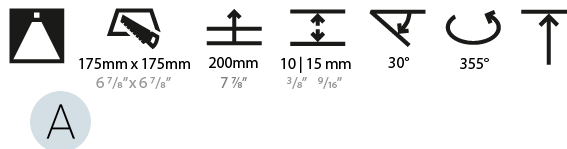

PHYSICAL

Shape: Square
Length (mm): 186
Length (in): 7 ⁵/₁₆
Width (mm): 186
Width (in): 7 ⁵/₁₆
Height (mm): 180
Height (in): 7 ¹/₁₆
Ceiling Thickness (mm): 10 / 12.5 / 15
Ceiling Thickness (in): 3/8 or 1/2 or 9/16
Min. Recessing Depth (mm): 200
Min. Recessing Depth (in): 7 ⁷/₈
Light Distribution: Adjustable / Downlight
Weight (kg): 1.88
Weight (lbs): 4.14
Fixture Finish: SSR / BKV / CWI / CRY / HAB / UFT / ITA / RUA / FTG / MYG / LOD / PUS / FRO / FUP / KIA / POP / BLS / SPG / MEY / GOH / GUM / CHC / COM / ABZ / JAG / OBR / MOS / ROR
Fixture Material: Aluminum Die Cast
Cut-out Measurements: 175mm / 6 7/8" x 175mm / 6 7/8"

ELECTRICAL

Lamp Type: LED (Zhaga Standard)
Total Output Wattage (W): 21.2
Dimming: Tri-Mode (Non-Dimming and Phase Dimming (120Vac only) and 0-10V Dimming)
Driver Included: No
Driver Location: Recessed Housing
Driver Type: Constant Current - Universal
Housing: See components
Input Voltage (V): 120 - 277
Constant Current (MA): 700

LED

Number of LEDs: 1
Color Temperature (°K): 2700 / 3000 / 3500 / 4000
Max. Delivered Lumen (lm): 1440 / 1490 / 1568 / 1600
CRI: >90 CRI
Lamp Life (hrs): 50000

OPTICAL

Reflector°: 8
Adjustability: Rotational 355°; Tilt 30°

RATINGS AND CERTIFICATIONS

Certified By: Certified for North American Standards
IP rating: IP20